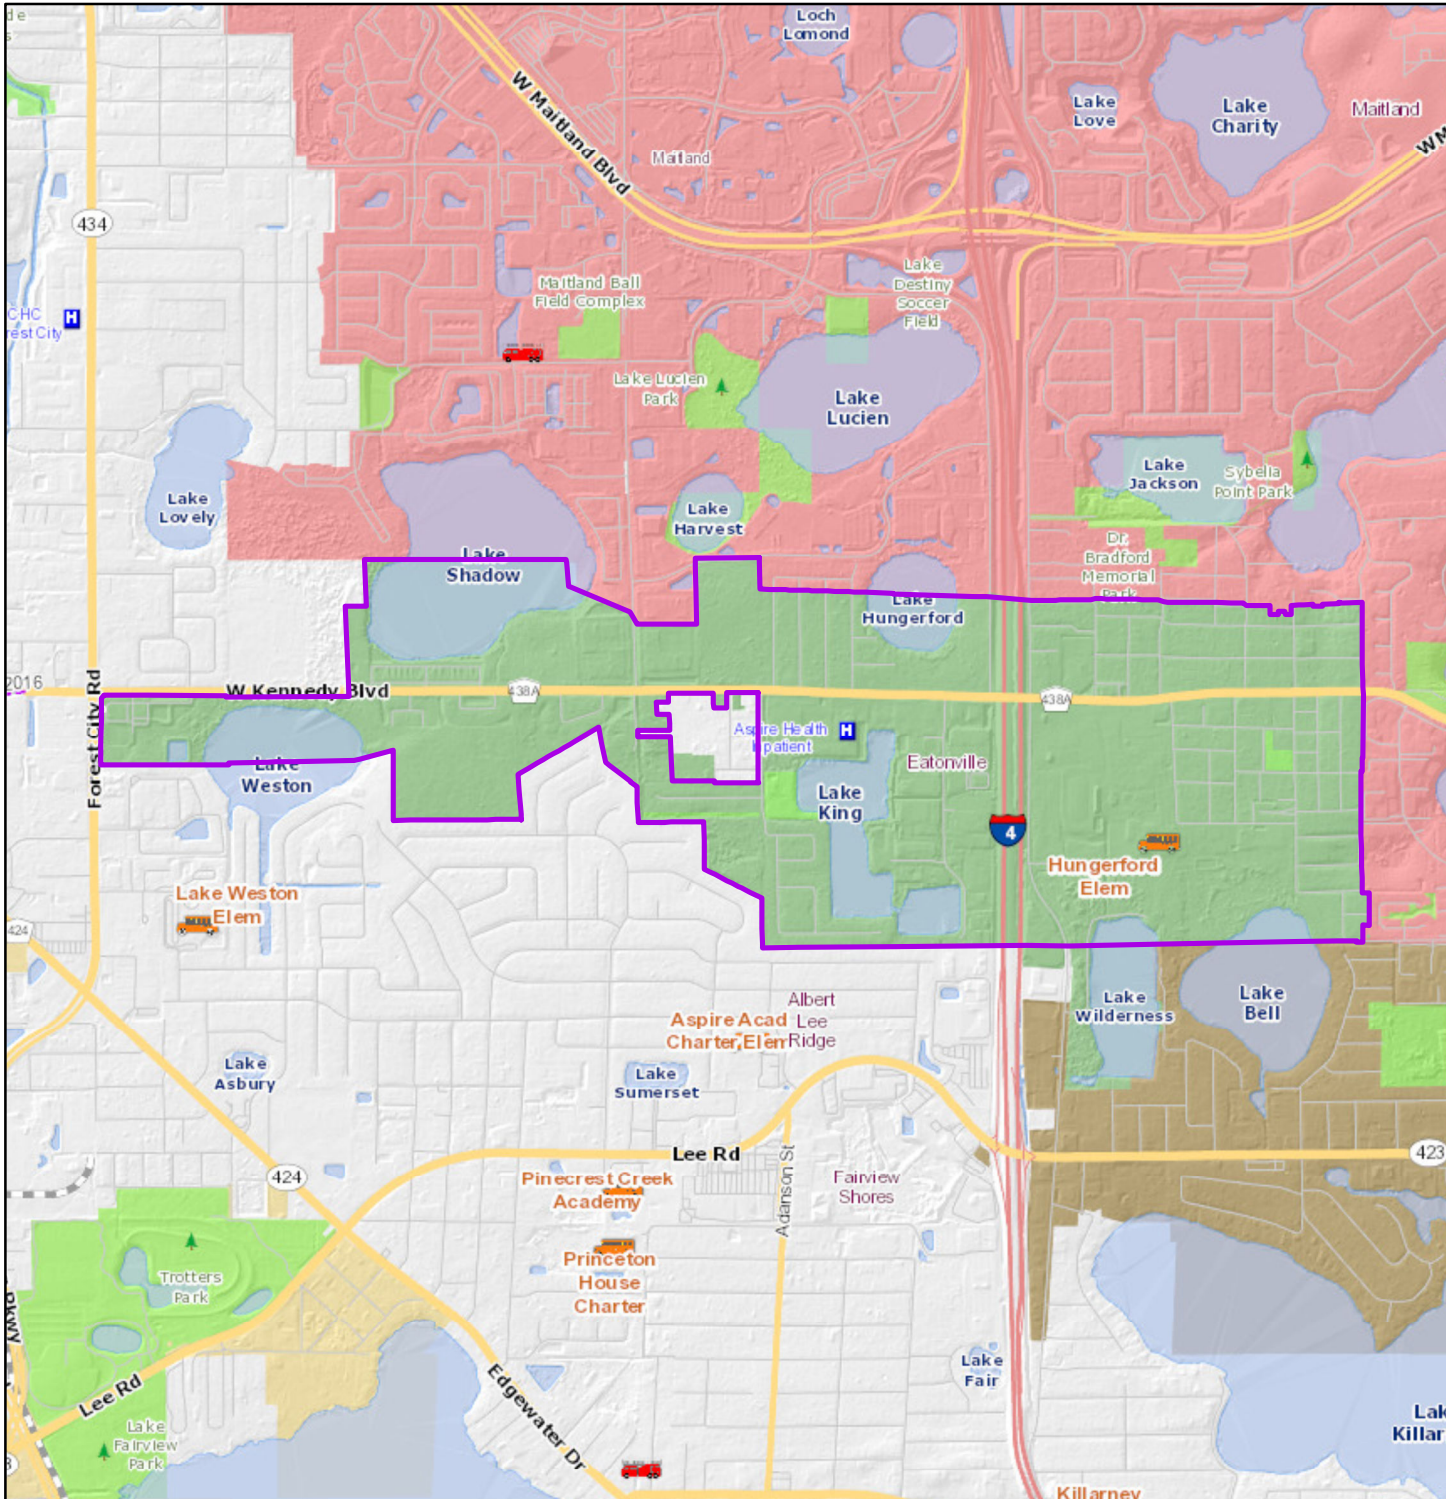

# EATONVILLE CRA

Revised: 1/13/2021 2:12:58 PM

This information is produced for property appraisal purposes. No warranties, expressed or implied, are not provided for the data herein, its use, or its interpretation. This map is not a survey.